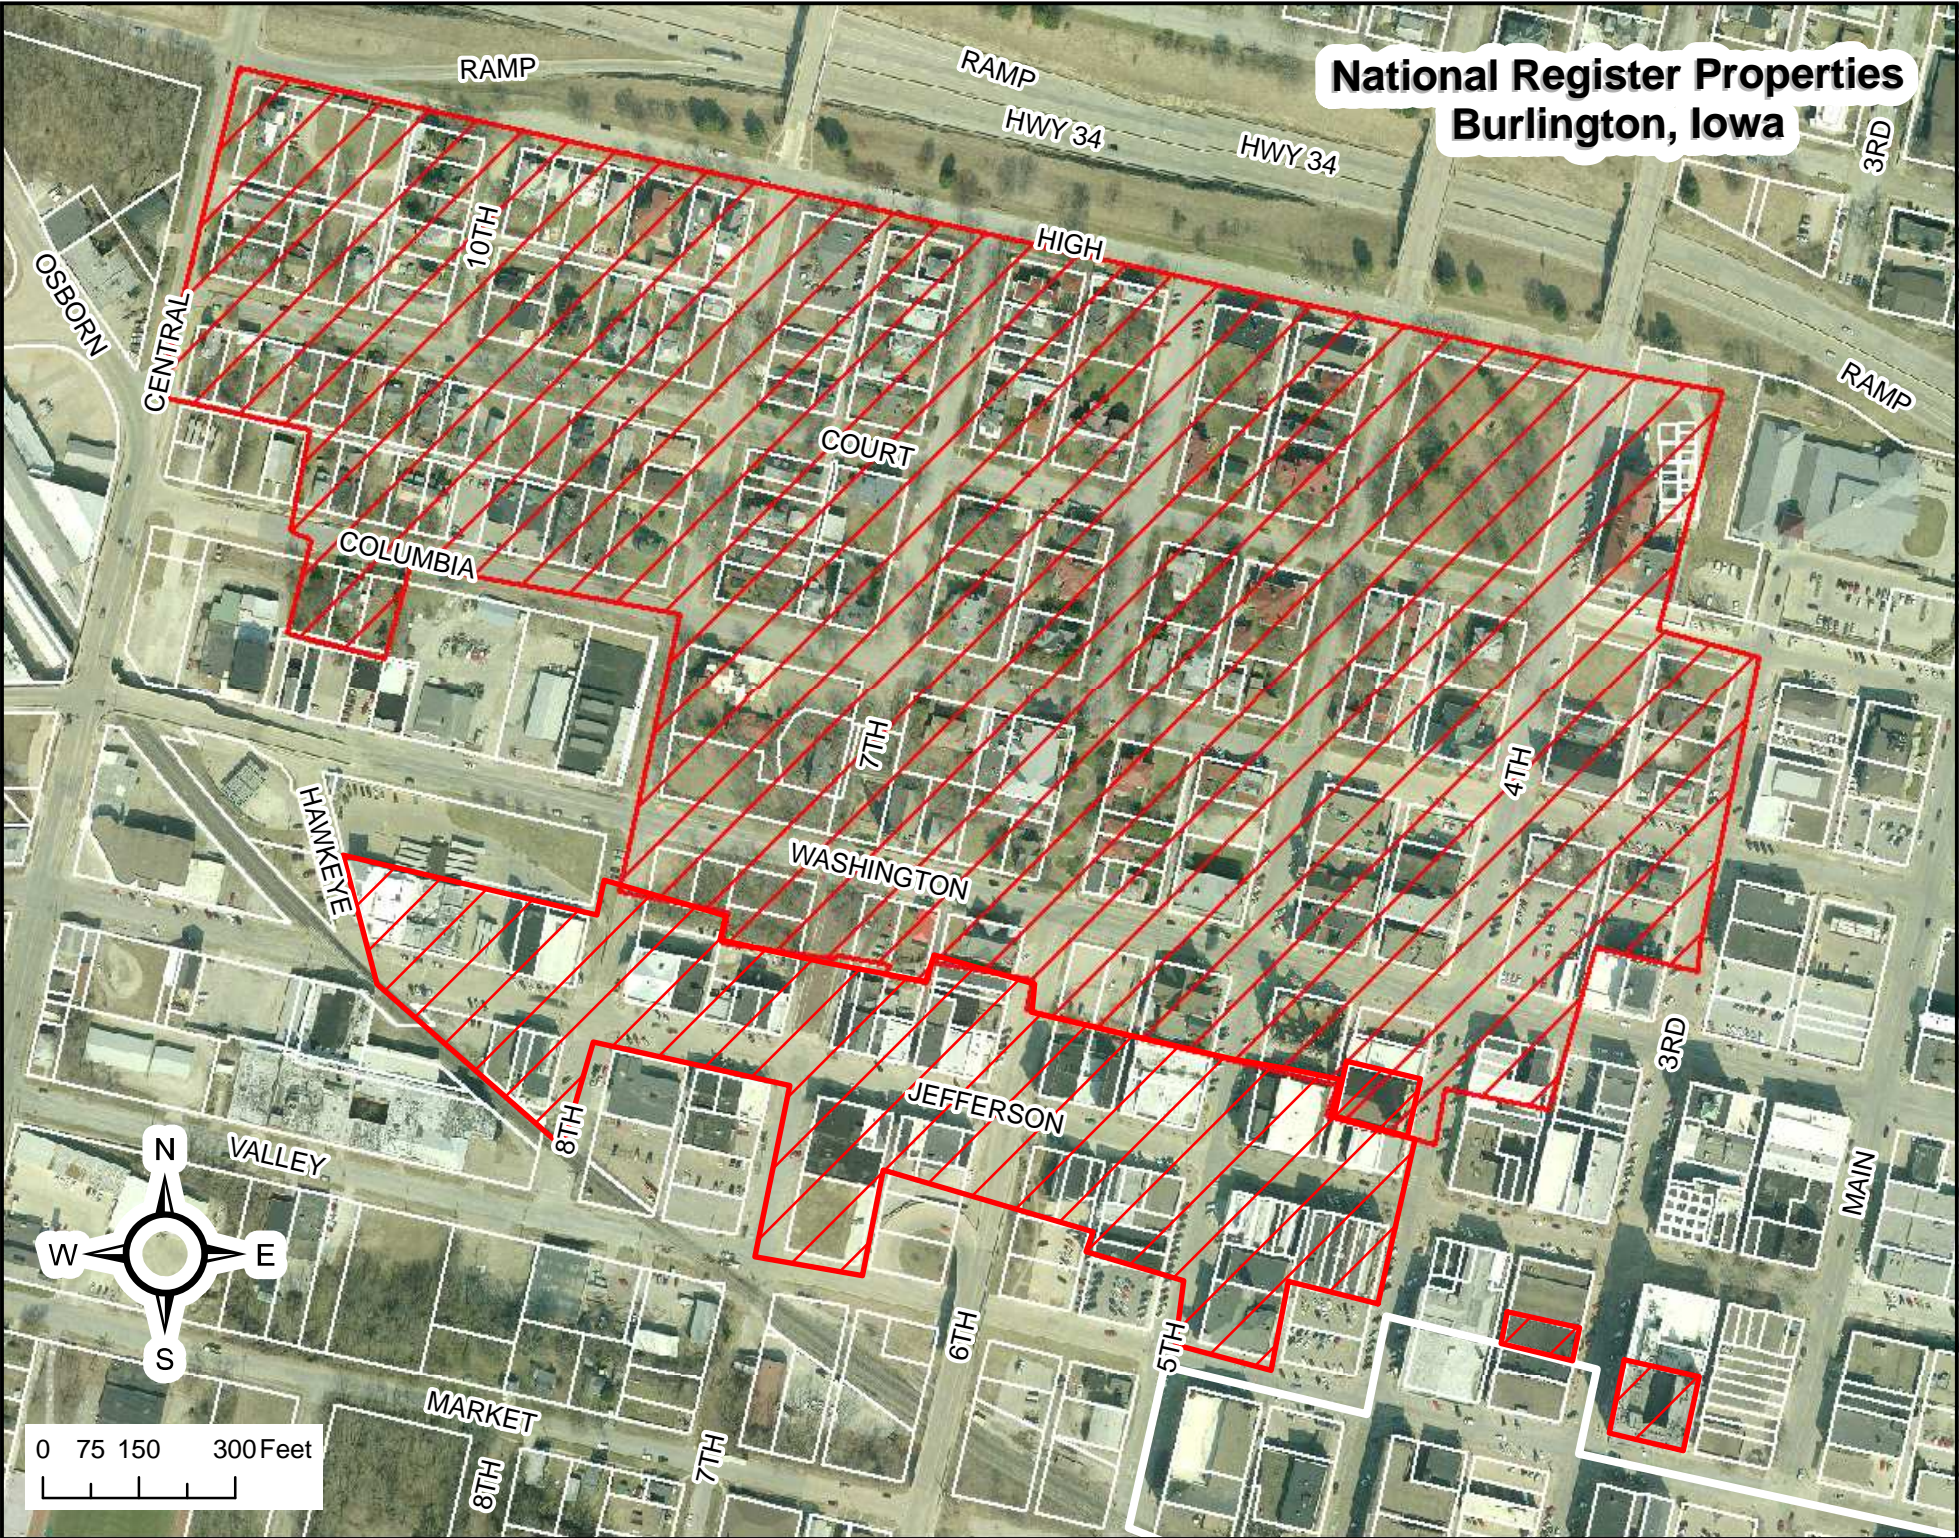

**National Register Properties
Burlington, Iowa**

0 75 150 300 Feet